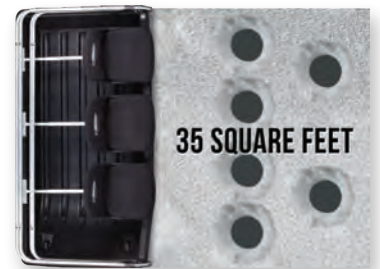

Includes Ice Anchor Tie-Down Kit

Includes a 600 Denier Carry Bag. Poly-lined for durability and packability.

XT PRO X-OVER

Otter XT Pro X-Over Shelter Package Specifications

Item #	Size	# of People Standard	# of People w/Opt. Seat	Set Up Dimensions	Collapsed Dimensions	Footage	Weight	Pro Sled Model	Swivel Seats	Wind Support Poles
201163	Cottage	1	up to 2	54"L x 77"D x 63"H	54"L x 32"D x 19"H	16.8 sq ft	82 lbs	Small UW Pro	1	4
201157	Cabin	2	up to 3	66"L x 84"D x 70.5"H	66"L x 36"D x 21"H	22 sq ft	103 lbs	Medium Pro	2	4
201152	Lodge	2	up to 3	76"L x 98"D x 77"H	76"L x 38"D x 21"H	30 sq ft	124 lbs	Magnum Pro	2	4
201146	Resort	3	up to 3	84"L x 106"D x 80"H	84"L x 44"D x 23"H	35 sq ft	145 lbs	Large Pro	3	8