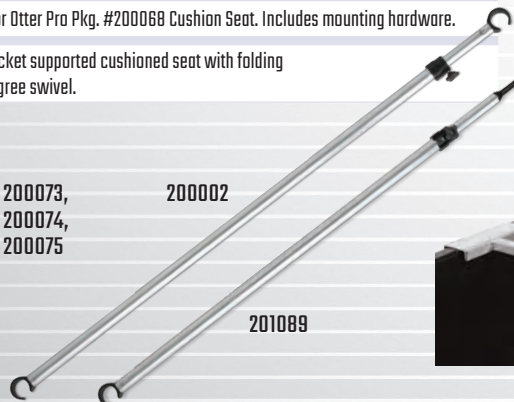

200073,
200074,
200075