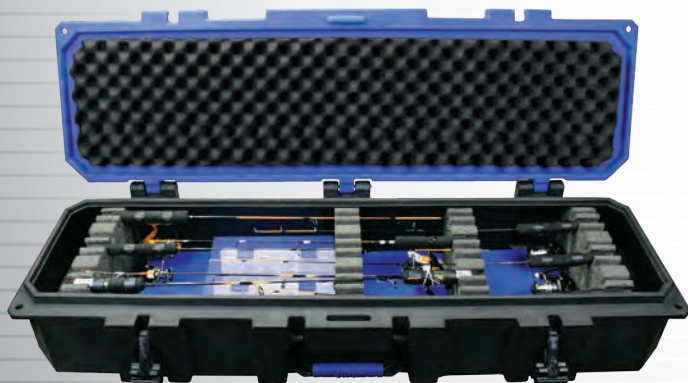

ROD CASES

MAXIMUM PROTECTION & VERSATILITY.

Outstanding capacity, the deep models are the perfect solution for multi-species combos.

- Cutouts for tackle storage boxes
- Polyurethane upper & lower foam
- Proprietary ultra-lock quick release latches
- Flush mount high-strength nylon handles
- Nickel plated steel hardware
- Built-in lid ruler

201432 Pro-Tech 48 Deep Rod Case
Holds 8 rod/reel combos up to 46.5"
48" L x 15.5" W x 9" H