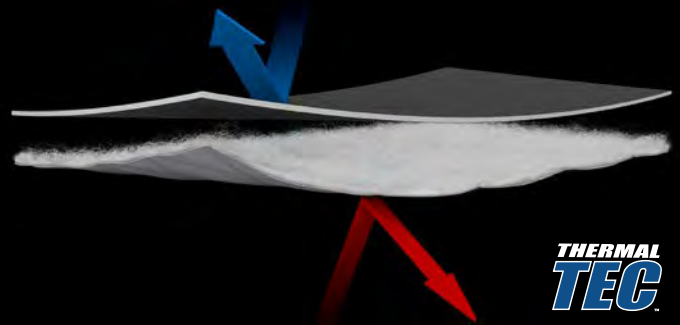

Light blocking, wind stopping floating outer shell with insulated quilted inner layers.

Triple layer shell provides the perfect combination of durability, warmth and reduced condensation.

PORTABLE

QUICK SET-UP