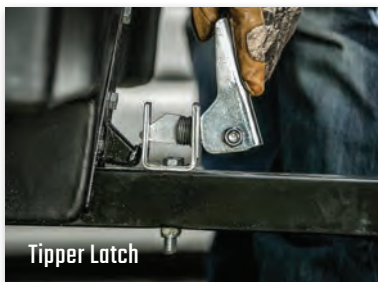

Tipper Latch

Reinforced Outer Lip

Rugged Turf Tires

Receiver & Ball
Not Included

200948 Flipper Hitch Adapter

Installs onto your existing ball mount receiver allowing use of a pin style hitch. For ATV/UTV use only. Fits 1" and 3/4" ball shank diameter with adapter ring included. Fits most ball mounts up to 2-5/8" wide.