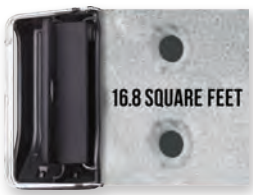

Full line of shelter accessories on page 7

XT X-OVER

Otter XT X-Over Shelter Package Specifications

Item #	Size	# of People	# of Holes	Set Up Dimensions	Collapsed Dimensions	Footage	Weight	XT Sled Model	Flip-Up Bench Seat	Wind Support Poles
201169	Cottage	up to 2	up to 2	54"L x 79"D x 65"H	54"L x 34"D x 21.5"H	16.8 sq ft	80 lbs	Small UWXT	1	4
201176	Cabin	up to 3	up to 4	64"L x 84"D x 72.5"H	64"L x 36"D x 23.5"H	22 sq ft	95 lbs	Medium XT	1	4
201178	Lodge	up to 3	up to 4	74"L x 97"D x 77"H	74"L x 42"D x 23.5"H	30 sq ft	120 lbs	Magnum XT	1	4
201173	Resort	up to 4	up to 6	84"L x 106"D x 80"H	84"L x 44"D x 23"H	35 sq ft	145 lbs	Large XT	1	8